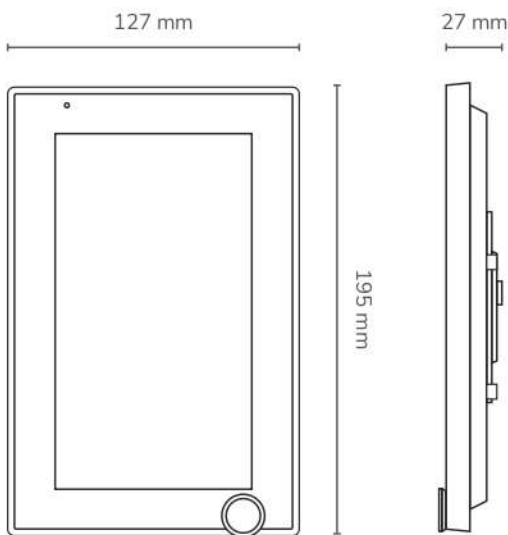

Appearance and mechanical mounting

Vertical mounting

Horizontal mounting