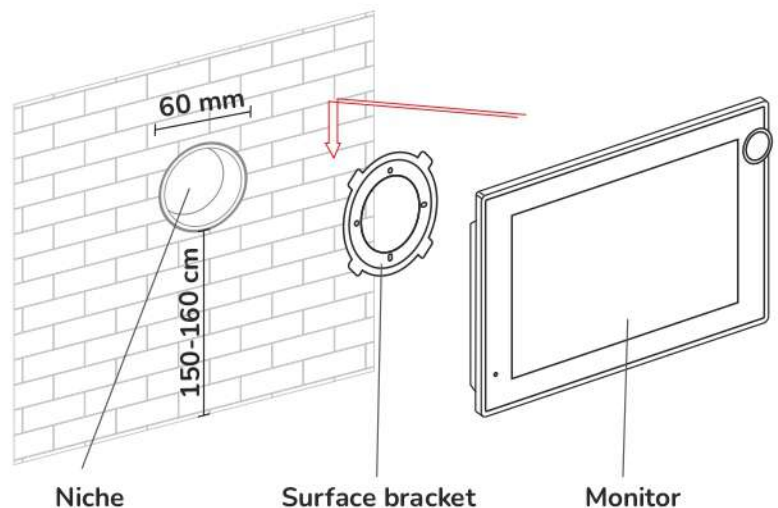

Appearance and mechanical mounting

Vertical mounting

Horizontal mounting