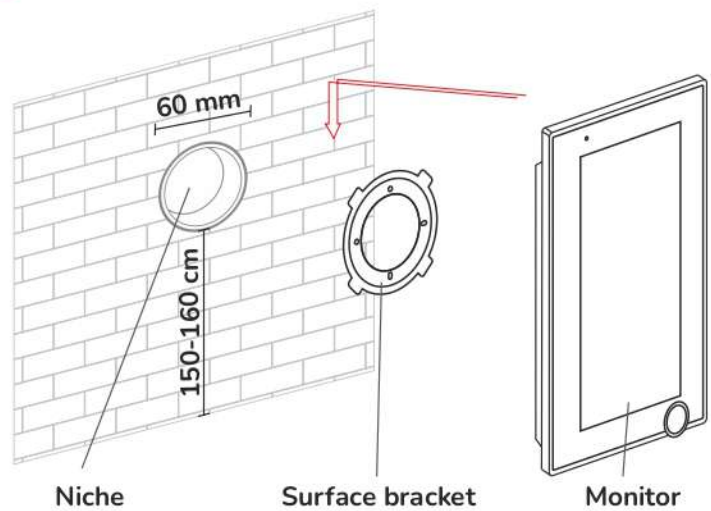

Appearance and mechanical mounting

Vertical mounting

Horizontal mounting