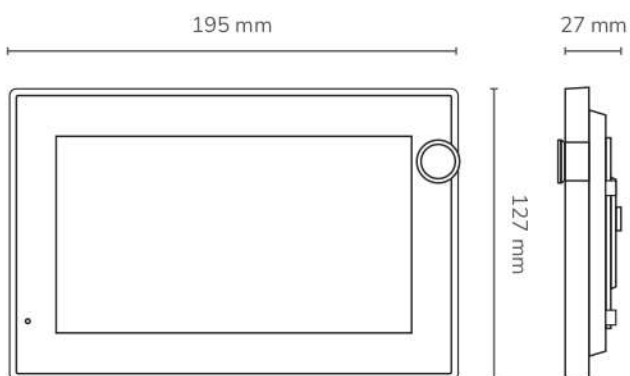

Appearance and mechanical mounting

Vertical mounting

Horizontal mounting