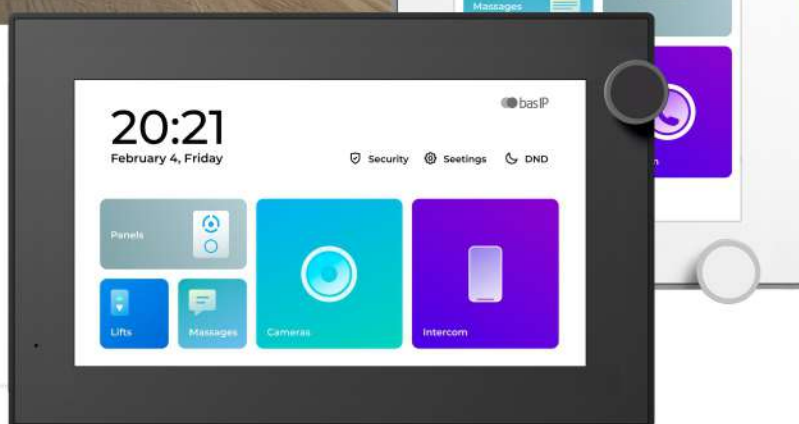

## IP INDOOR VIDEO ENTRY PHONE

### Description

7" IP video indoor monitor with overhead horizontal and vertical mounting options, the ability to control the lift, display messages from the management company, PoE, connection of 8 cameras, memory for photos/videos and an autoresponder. OS - Linux.

### Specifications

Display	7" TFT LCD (capacitive touchscreen)
Screen resolution	800 x 480
Built-in camera	No
Power	PoE and + 12 V DC (PSU not included)
Power consumption	6 W, standby 2.5 W
Dimensions	195 x 127 x 27 mm
Colors	Black / White
Body	Plastic
Installation Type	Wall mount
Mounting options	Horizontal and vertical

### Main features

-  7" TFT display with capacitive touch
-  Record photo to internal memory
-  Screen Resolution 800x480
-  Support of receiving messages
-  Individual panels: up to 9 panels
-  Do Not Disturb mode
-  Multi-apartment panels: up to 9 panels
-  Silent mode
-  IP cameras: up to 8 cameras
-  Connection of the door bell
-  PoE and +12V DC
-  Horizontal and vertical mounting options